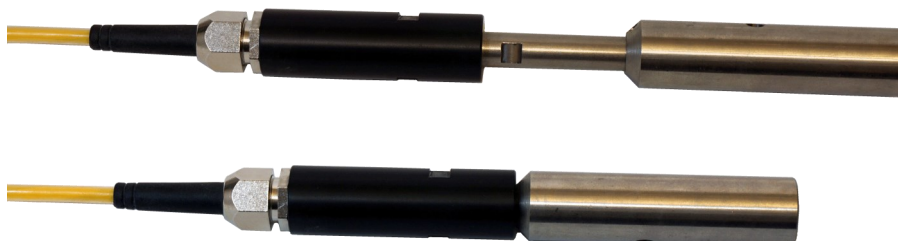

Water Level Indicators (Level & Downhole)/ Mod. BFK-FF

www.pasisrl.it

WATER LEVEL INDICATORS

Water level & downhole indicator with rounded cable, four copper wires, kevlar core and external anti-scratch protective film in transparent PUR.

Graduation in centimeters printed in black, with meter / decimeter indication. While lowering, the bottom sensor piston is open and when the water level is reached both red LED and buzzer turn on. If you continue to lower the probe when it reaches the bottom the piston will close and the green LED will turn on.

- Graduation: 1 cm
- Rounded cable diameter: 5 mm
- Probe diameter: 25 mm, made of stainless steel and plastic (level & bottom)
- Acoustic signal and red LED indicate the water level
- Green LED indicates bottom reached
- External regulating screw for finer regulation
- 1x9V battery, easy external access
- Available lengths: from 30 to 500 m

Cable detail ↑

← Bottom Probe detail:

- Piston OPEN
- Piston CLOSED

AVAILABLE BFK-FF MODELS

model	cable length	cable reel	dimension in cm	weight	codie
BFK-FF-30	30m	PVC	L25cm xP18cm xH35cm	1,5	FRE-052-000
BFK-FF-50	50m	PVC	L25cm xP18cm xH35cm	2	FRE-051-000
BFK-FF-100	100m	PVC	L25cm xP18cm xH35cm	3	FRE-053-000
BFK-FF-150	150m	METAL	L32cm xP22cm x H40cm	5	FRE-054-000
BFK-FF-200	200m	METAL	L32cm xP22cm x H40cm	6	FRE-055-000
BFK-FF-300	300m	PVC	L49cm xP36cm x H59cm	13	FRE-059-000
BFK-FF-400	400m	PVC	L49cm xP36cm x H59cm	15	FRE-058-000
BFK-FF-500	500m	PVC	L49cm xP36cm x H59cm	17	FRE-056-000